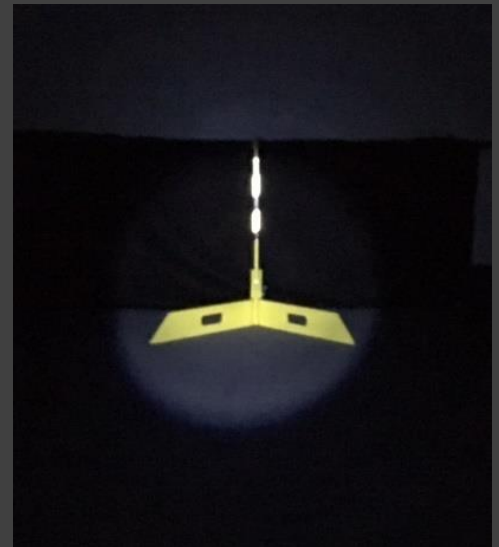

The 150-RB unit is made
from ½" laser cut steel
plate.

Perfect for:

Roadways

Command stations

Check points

Parking Garages

Convention centers

Sporting Complexes

Designed with
interlocking parts
that assemble and
disassemble quickly!

EASY SET UP

Weights only
60 lbs!

The 60-RB unit is made
from ½" laser cut steel
plate.

Perfect for:

Roadways

Command stations

Check points

Very simple and easy to assemble.

Each unit comes with a locking pin for additional support.

Multiple units can be tethered together to cover any desired width!

Price

\$485.00 Each

Quantity pricing available!

Reflective Markers make the units visible at night

www.Stephencatalogs.com